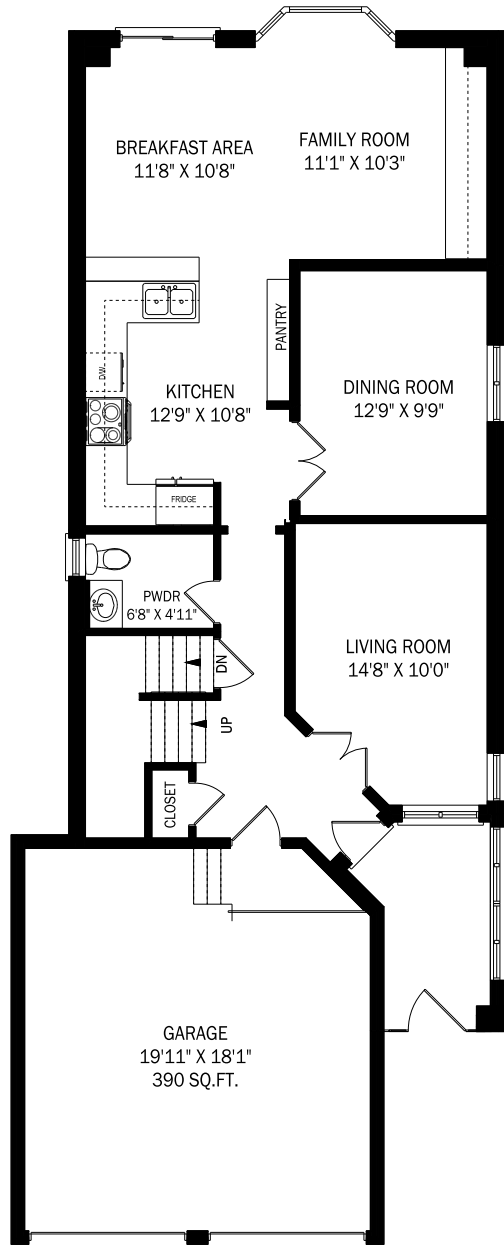

# 5275 RUPERTS GATE DR, MISSISSAUGA

**MAIN FLOOR - 1038 SQUARE FEET**

**SECOND FLOOR - 1362 SQUARE FEET**

**LOWER LEVEL - 959 SQUARE FEET**