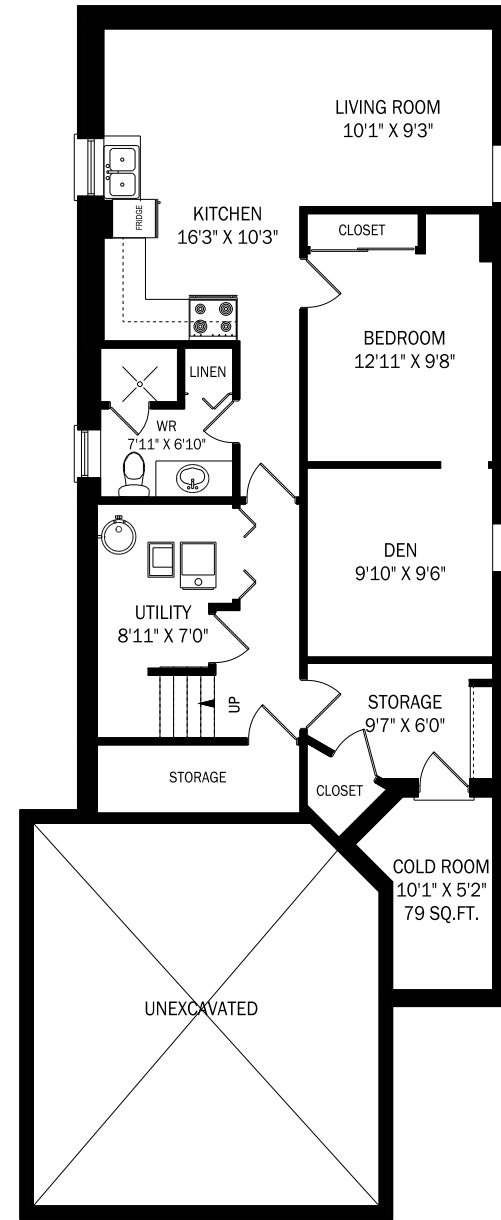

# 5275 RUPERTS GATE DR, MISSISSAUGA

**MAIN FLOOR - 1038 SQUARE FEET**

**SECOND FLOOR - 1362 SQUARE FEET**

**LOWER LEVEL - 959 SQUARE FEET**