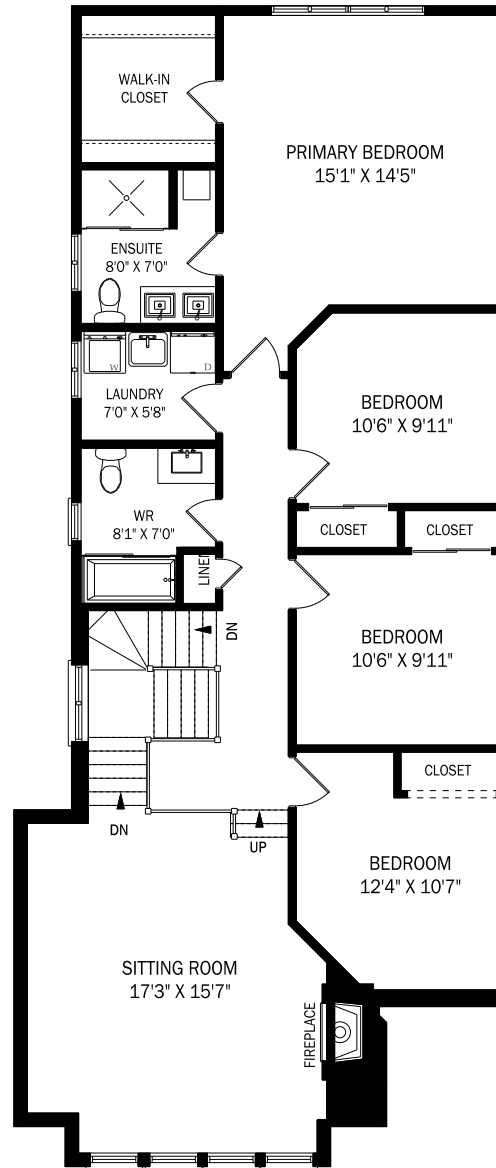

# 5275 RUPERTS GATE DR, MISSISSAUGA

**MAIN FLOOR - 1038 SQUARE FEET**

**SECOND FLOOR - 1362 SQUARE FEET**

**LOWER LEVEL - 959 SQUARE FEET**